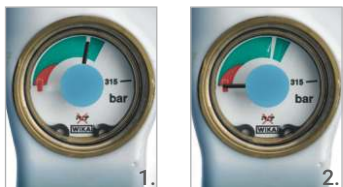

Getting started

1. Connect the pressure regulator
2. Lift the valve lever

Opening and closing

1. Lift lever UP to OPEN valve
2. Move lever DOWN to CLOSE valve

Indication of volume

1. Full cylinder
2. Empty cylinder

SMARTOP™

Smart, Simple, Unique

ALPHAGAZ™ pure gases feature an innovative cylinder, tested and approved by analytical laboratories worldwide.

Easy handling and safe to use

- By simply moving the lever, you can quickly open and close the cylinder valve. This is a time saving of 35% compared to standard valve* operation.
- On/off lever enables the quick shut-off of the gas in the emergency situation and eliminates the risk of incomplete closure of the valve.
- Integrated flow limitation guarantees safe opening at high pressure and assures additional protection in case of accidental opening of the cylinder valve.
- SMARTOP™ is equipped with the Residual Pressure Valve and Non-Return Valve that prevent contamination due to atmospheric backflow.
- Built-in pressure gauge provides visual indication of the gas volume.

*Study published in the Ergonoma journal 09/2011.

SMARTOP™

Easier and safer to use, reliable

On/off lever

Permanent pressure gauge

Ergonomic cap

Save Gas, Save Time, Save Money

- After work, left open cylinders can be easily identified and closed thanks to the on/off lever. This enables improved management of your gas consumption and avoid expensive losses and leaks.
- Thanks to the volume indication you always know what the available volume is, and can better manage and reduce your stock.
- Your pressure regulators can be connected without any modification the new SMARTOP™ valves.